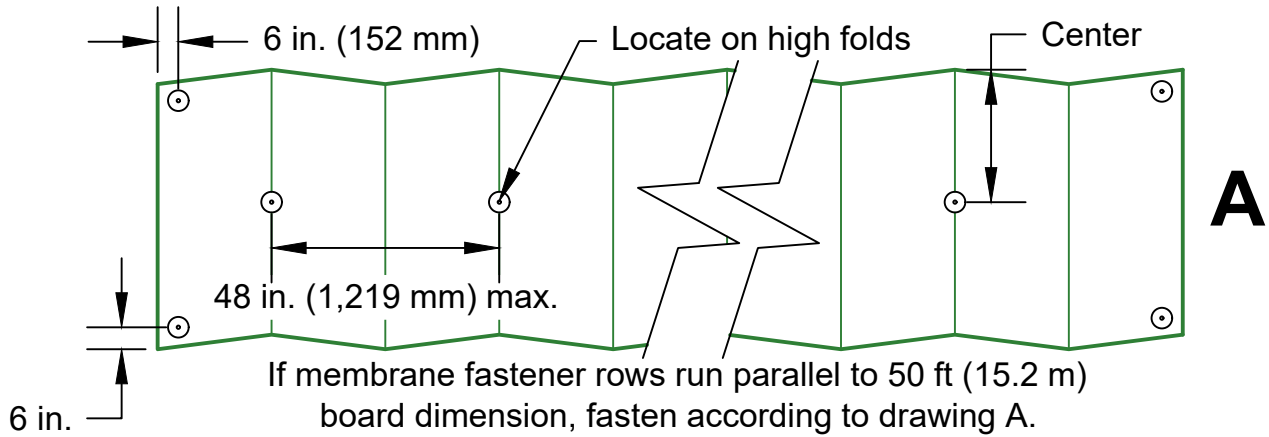

**MEMBRANE FASTENER ROWS SPACED 60 IN. (1,524 MM) OR LESS**

**MEMBRANE FASTENER ROWS SPACED GREATER THAN 60 IN. (1,524 MM)**

Note: Do **not** damage the fan fold board or facer by overdriving fasteners.

REVISED: N/A	TPO GENERAL DETAIL FOR MECHANICALLY FASTENED SYSTEMS
PREVIOUS: 02/11/2025	DURO-GUARD® FAN FOLD FASTENING
SCALE: NONE	NEW CONSTRUCTION OR RE-ROOF