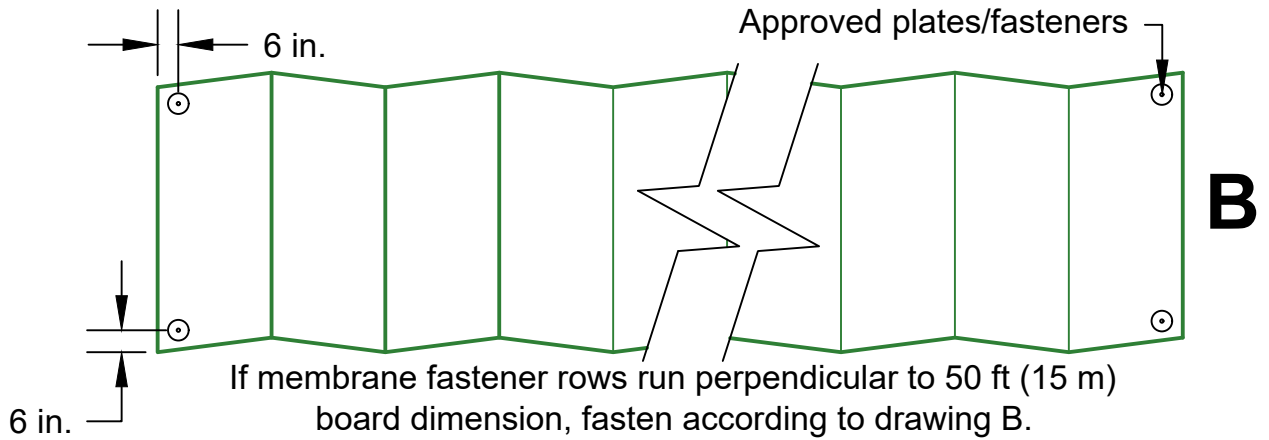

**MEMBRANE FASTENER ROWS SPACED 60 IN. (1,524 MM) OR LESS**

**MEMBRANE FASTENER ROWS SPACED GREATER THAN 60 IN. (1,524 MM)**

Note: Do **not** damage the fan fold board or facer by overdriving fasteners.

REVISED: N/A	TPO GENERAL DETAIL FOR MECHANICALLY FASTENED SYSTEMS
PREVIOUS: 02/11/2025	DURO-GUARD® FAN FOLD FASTENING
SCALE: NONE	NEW CONSTRUCTION OR RE-ROOF