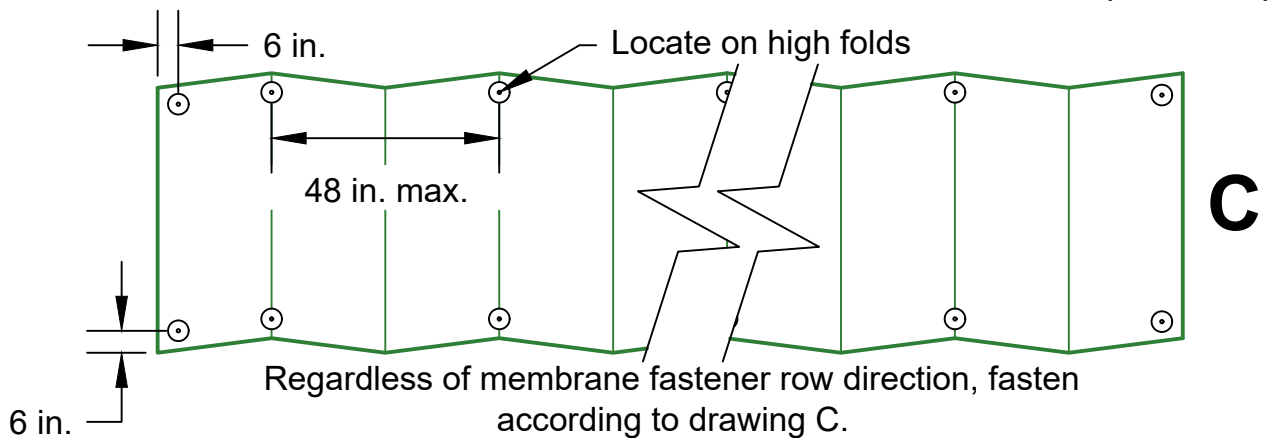

**MEMBRANE FASTENER ROWS SPACED 60 IN. (1,524 MM) OR LESS**

**MEMBRANE FASTENER ROWS SPACED GREATER THAN 60 IN. (1,524 MM)**

Note: Do **not** damage the fan fold board or facer by overdriving fasteners.

REVISED: N/A	TPO GENERAL DETAIL FOR MECHANICALLY FASTENED SYSTEMS
PREVIOUS: 02/11/2025	DURO-GUARD® FAN FOLD FASTENING
SCALE: NONE	NEW CONSTRUCTION OR RE-ROOF