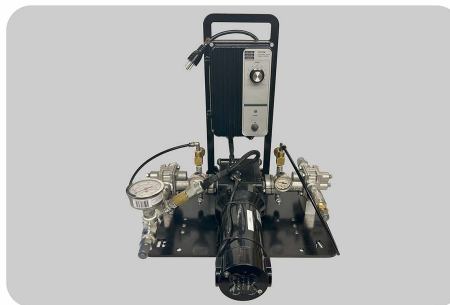

TRUFAST®

TRUFAST ADHESIVE PUMP

TRUFAST® Adhesive Pump

The TRUFAST® Adhesive Pump with chassis is designed for use with TRUFAST® Roofing Adhesive 15-gallon drums. The chassis securely holds the two-tank set and offers a Twist Lock connection valve to the drum bung to make set up easy.

Removing the pump assembly from the chassis will allow pumping 50-gallon adhesive containers. The modular design of the TRUFAST® Adhesive Pump components makes maintenance and troubleshooting quick and convenient.

PRODUCT FEATURES

- Compact size for easy transport, jobsite loading, and moving around the jobsite - the pump and chassis weigh only 195 lbs.
- Modular pump design for simple maintenance and troubleshooting; for fast removal, switch from 15-gallon pony kegs to 50-gallon drums in seconds!
- Proprietary Twist Lock connectors for fast and easy hose connections
- Achieve spatter spray without an air compressor or additional equipment
- 50, 100, and 150 ft. hose lengths available
- Proprietary dispensing gun for ribbon or spatter application
- Chassis tires won't dent insulation boards

TRUFAST Roofing Adhesive

15 Gallon Drums
(sold in sets)
TRA-PK-A15
TRA-PK-B15

50 Gallon Drums
(sold in sets)
TRA-DRM-A500
TRA-DRM-B500

PATENT PENDING

Twist Lock Hose Connection
(inserted in drum bung)

Modular Pump Design
(simple maintenance/troubleshooting)