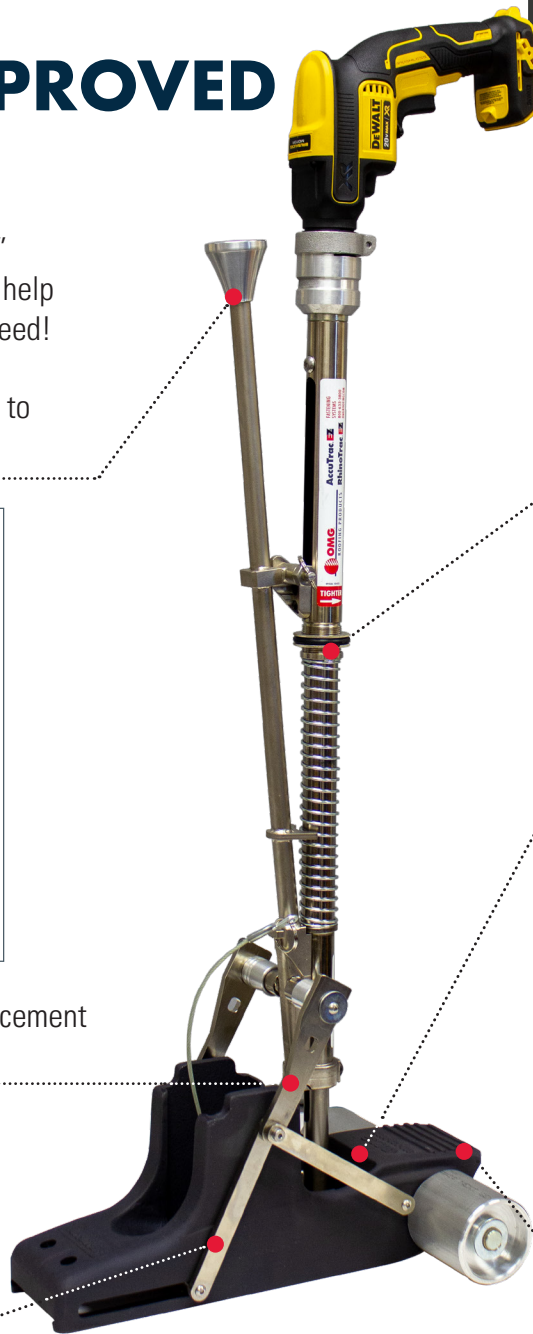

**AccuTrac EZ**  
FASTENING SYSTEM

**Maximize Rooftop  
Productivity with AccuTrac EZ**

**NEW & IMPROVED**

**NOW  
CORDLESS\***

Newly-designed “can’t miss” wide mouth feeder tube can help increase fastener loading speed!

Accommodates fasteners up to 8-inches in length.

Simplified and easy bit replacement process saves time.

Redesigned plate shuttle links are easier to compress for all day comfort.

Easy-to-use depth adjustment ring sets the precise depth for each fastener/plate to avoid over- and under-driving for a quality installation.

Highly visible orange “screw-in chamber” indicators alert users to avoid loading two screws at the same time.

Accomplish more projects with interchangeable boots for installing RhinoBond and AccuTrac Insulation Plates.

**AccuTrac EZ is the “stand-up tool” for contractors who want to win more projects, install more squares per day, and maximize rooftop productivity when installing insulation fasteners and plates.**

**Compatible with a variety of OMG Fasteners including #12 Standard, #14 Heavy Duty, and #15 XHD.**